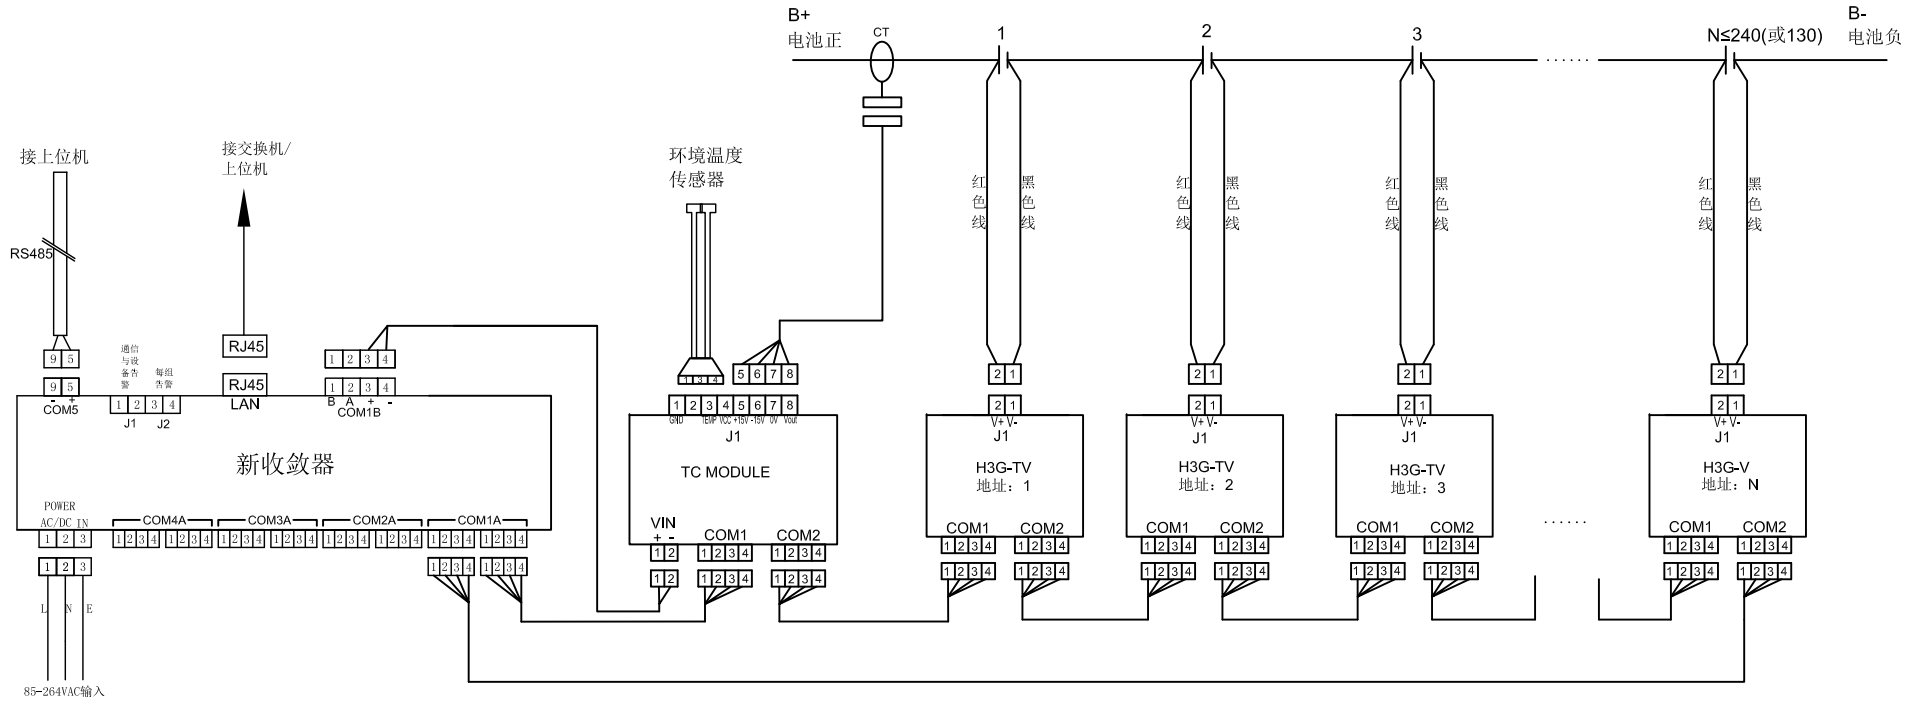

日期	修改内容	确认

接口管脚示意图:

THIS DOCUMENTS CONTAINS PROPRIETARY INFORMATION AND SHOULD NOT BE PUBLISHED OR USED FOR ANY PURPOSES WITHOUT THE PRIOR WRITTEN PERMISSION		WANG	H3G-TV接线图
mm		WANG	
—		YANG	
—		H3G-TV	
2015. 3. 10		HA-5215AAA1	1页中第1页
			A0